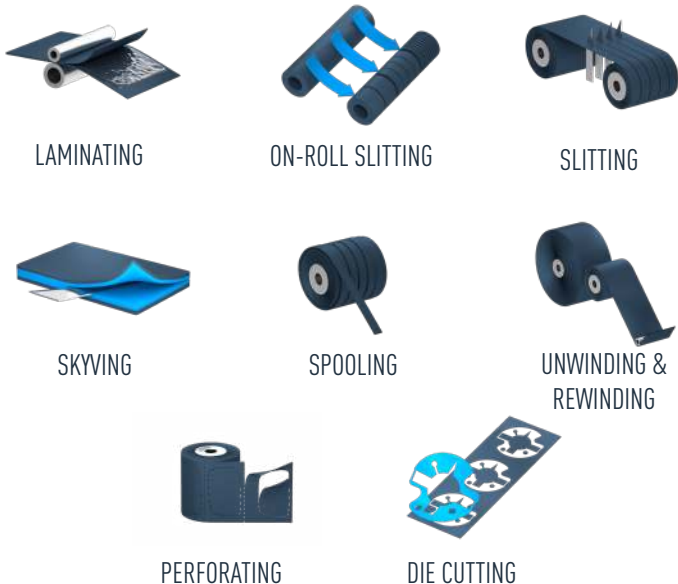

▶ PRODUCT OFFERING FOR SPECIALTY VEHICLES & TRAILERS

ASSEMBLY SOLUTIONS

Applications	Product types	Customers' benefits
▶ Attachment of interior & exterior solutions to replace mechanical fasteners ▶ Body panels	▶ Double sided acrylic or urethane foam tapes	▶ Vibration Dampening ▶ Increased productivity / reduced assembly time ▶ Gap Filling → no need for sealants ▶ Clean finish → Visually appealing ▶ Bonds dissimilar surfaces

SEALING & GASKETING SOLUTIONS

Applications	Product types	Customers' benefits
▶ Lighting	▶ EPDM foams ▶ Neoprene foams	▶ Convenient peel and stick application → save time and labor ▶ Provided in rolls , pre-cut parts to dimension or production-line ready spools ▶ Wide range of materials meeting gasket and sealing requirements ▶ Custom solutions
▶ Cab and Body seals	▶ PVC foams ▶ PE foams	
▶ Reservoir Supports	▶ Neoprene foams	
▶ Roof bows	▶ PVC – PVC/NBR foams ▶ Double sided acrylic foam tapes	
▶ Sound attenuation – Vibration dampening	▶ Neoprene foams	
▶ Access doors and HVAC seals	▶ PVC foams ▶ Neoprene foams ▶ PUR foams	

▶ OUR CONVERTING CAPABILITIES